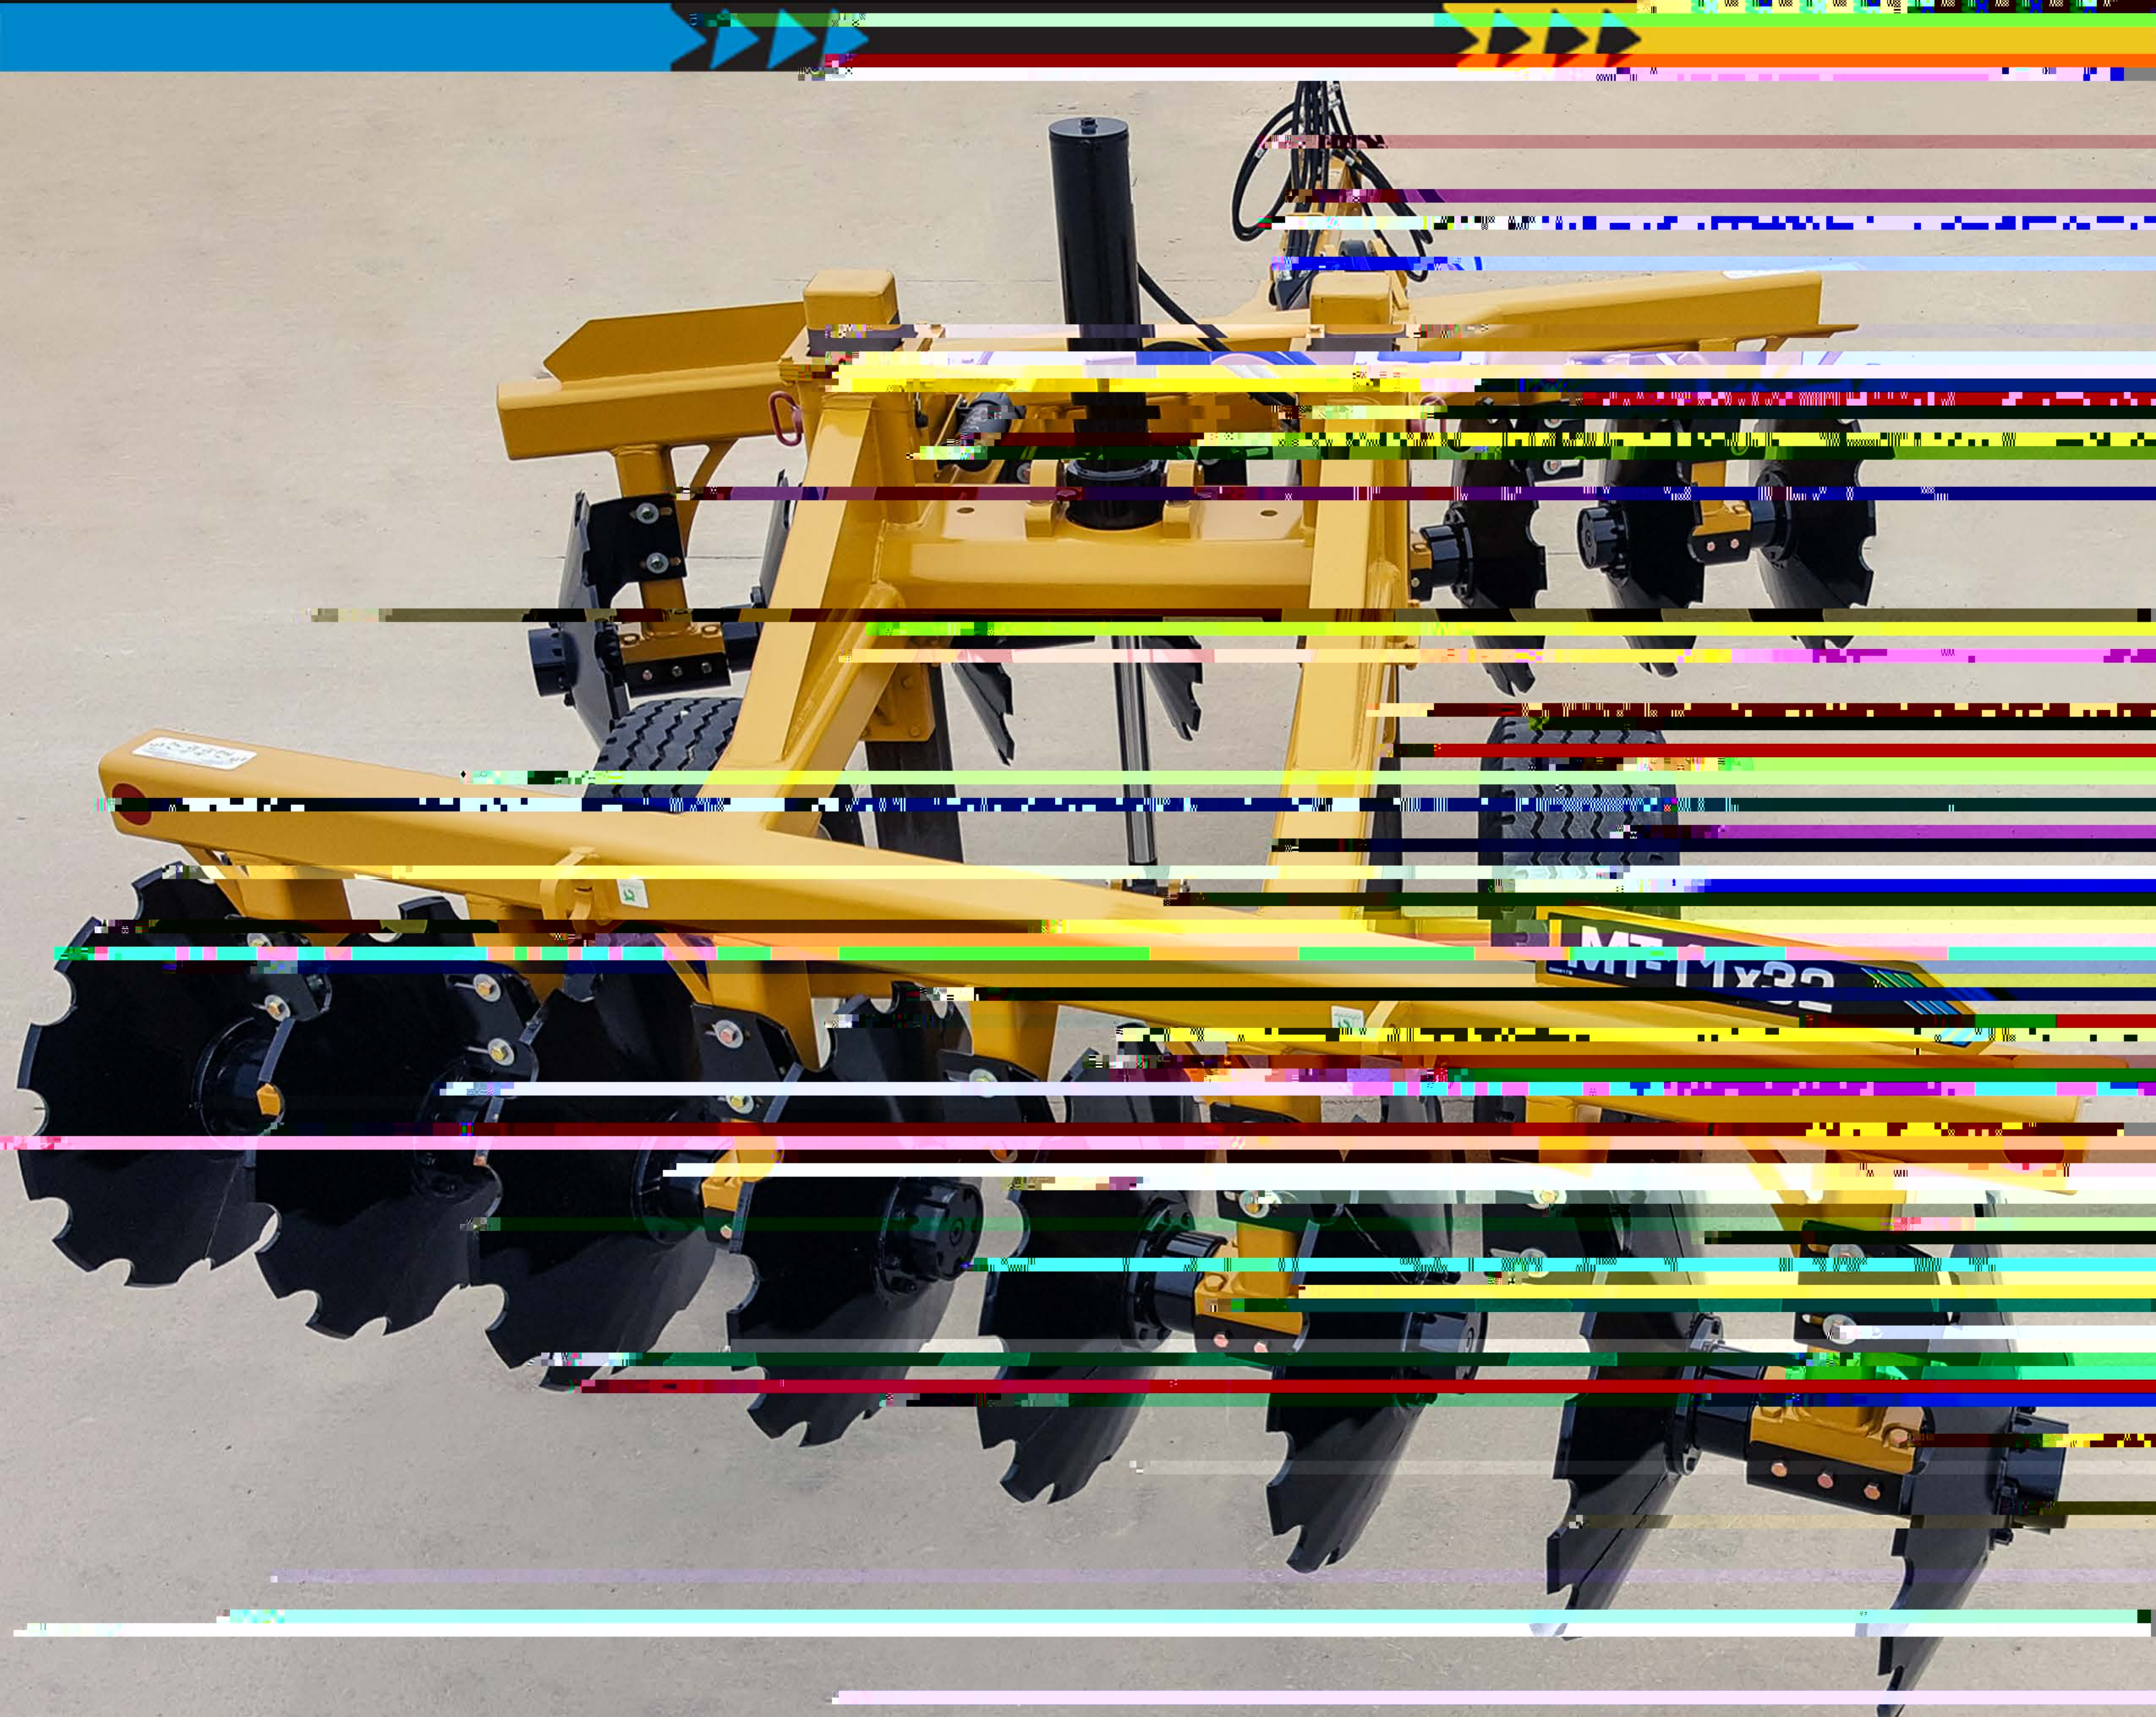

MT-11x32

CONSTRUCTION GRABBER DISK

MOBILE KATA

A VISION

Elkad
15062507568571

1-Y32

SPREADER

3 Overall Width	137 in	3,479 mm
2 Overall Length	384 in	9,754 mm
1 Height	69 in	1,753 mm
Total Weight		
Weight Per Blade		
Minimum		
Minimum Hitch Pin Size	1.5 in (38 mm)	38 mm
Blade Diameter	32 in (813 mm)	813 mm
Blade Spacing	10 in	254 mm
Minimum Clevis Opening	4.5 in	114 mm

Shipping Dimensions

Width (without outside blades)	130 in	3,302 mm
--------------------------------	--------	----------